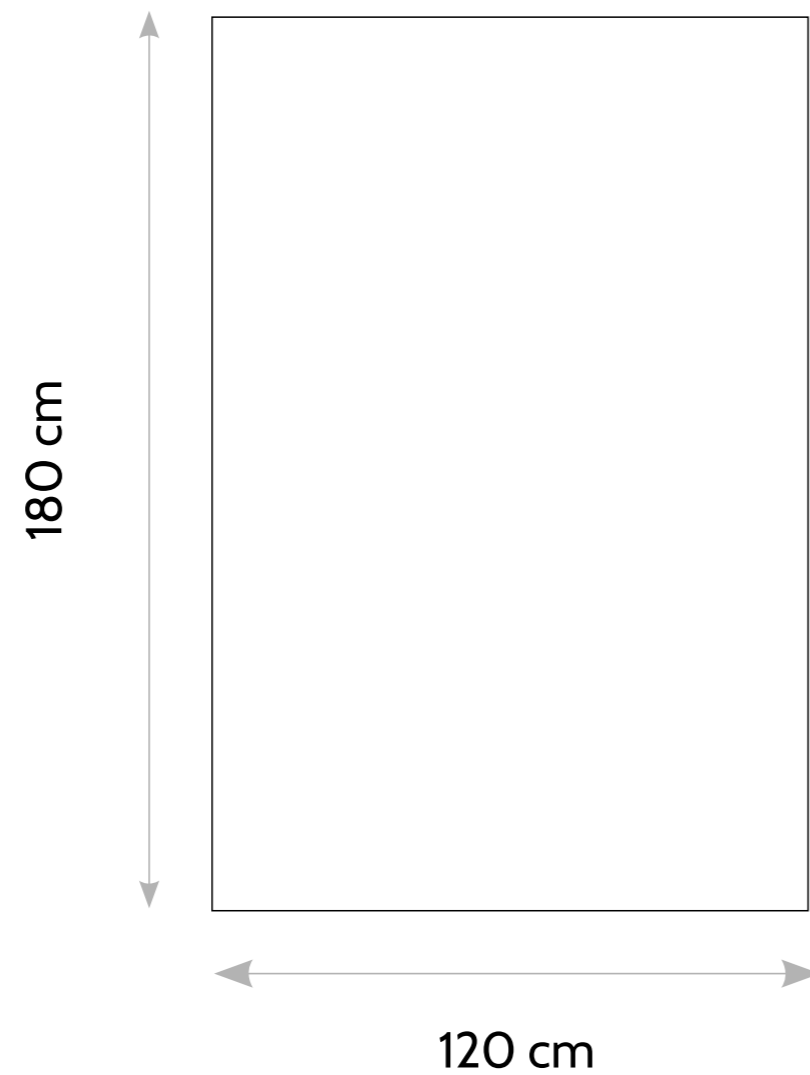

Stamp Edition

FLAKE  
GRIT

A minimal &  
contemporary  
appeal.

Collection  
Matt

120x180 cm

120x180 cm

FLAKE  
OFF WHITE

LIVELY  
AND  
DYNAMIC