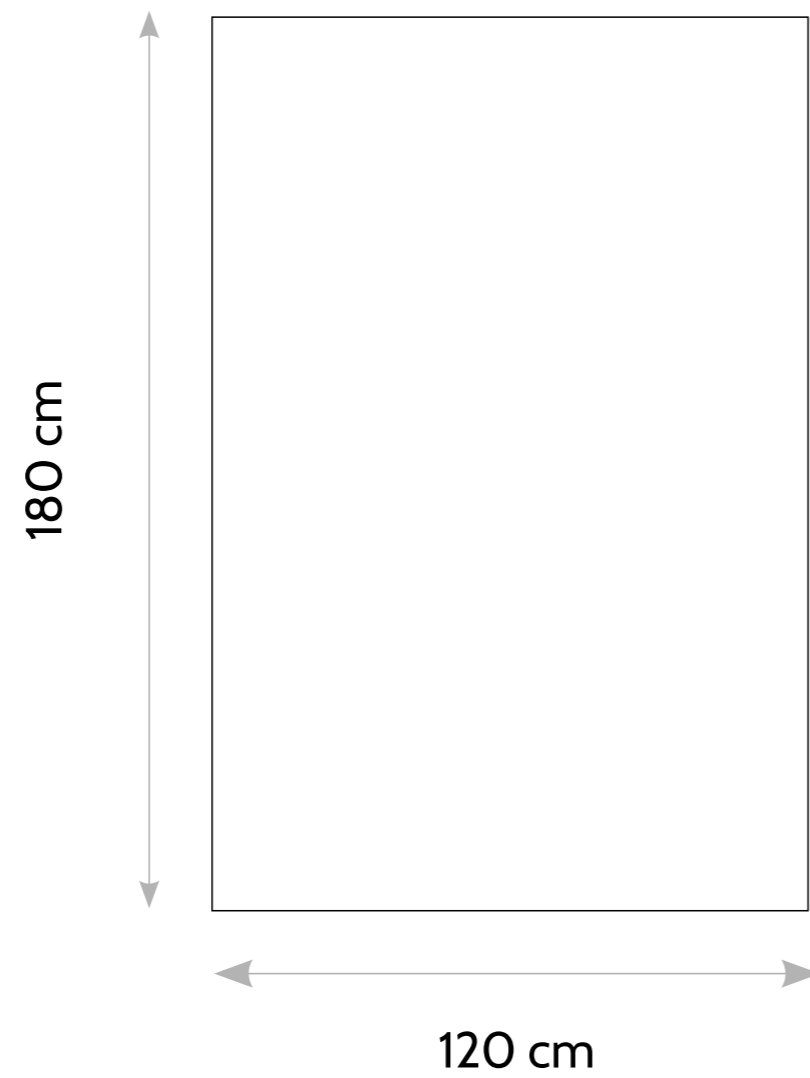

Collection
Matt

120x180 cm