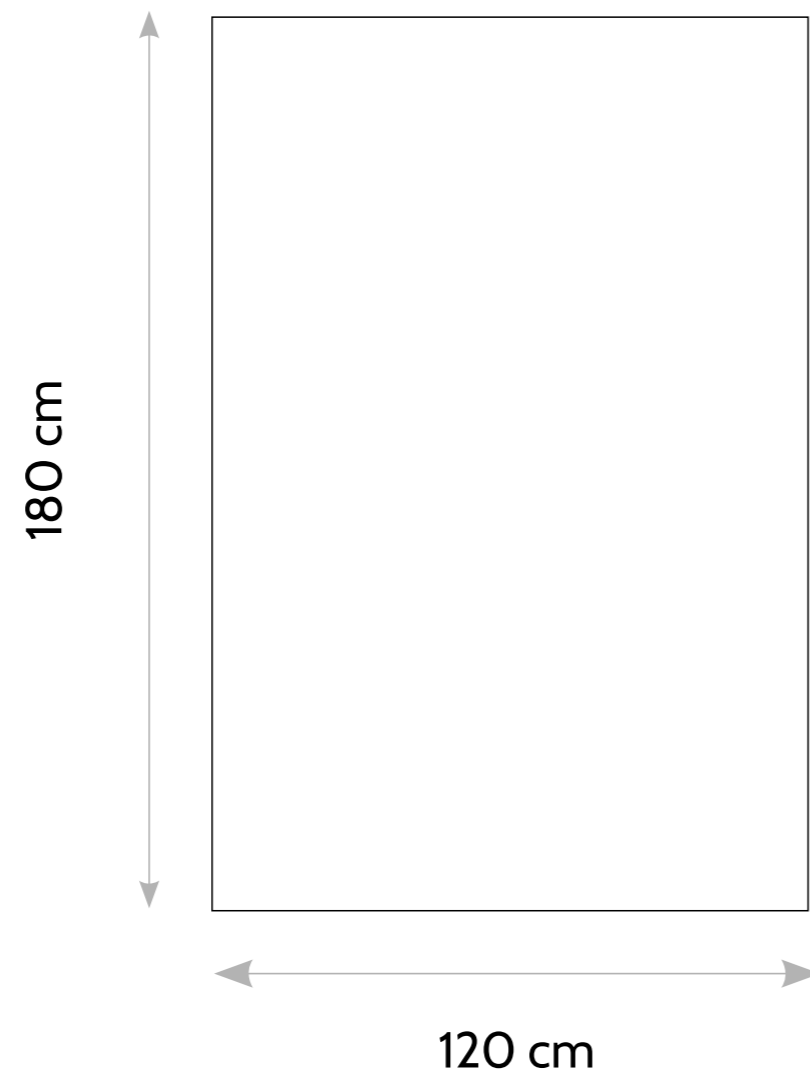

Collection
Matt

120x180 cm