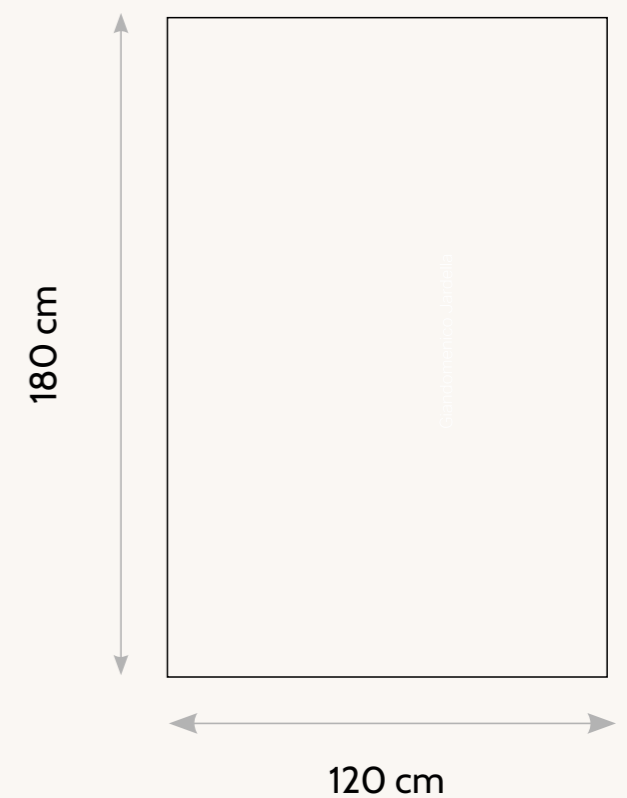

DYNAMIC DESIGN